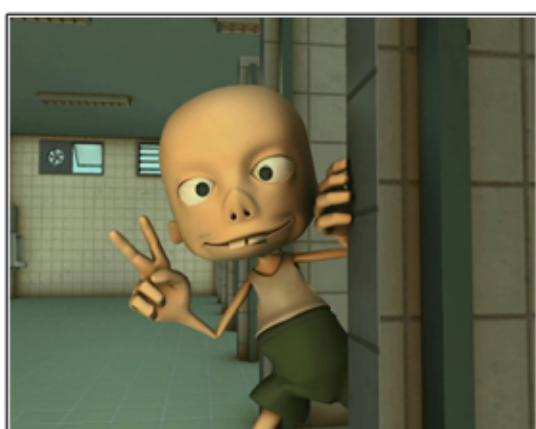

Maya, Mental Ray

Eyeka Creative Challenge

Eyeka Creative Challenge First Prize

Production Lead
Modelling, Animation
Rendering and Compositing

Maya, After Effects

Magnolia GO! Television Commercial

Internship at VHQ Post Singapore Animation Department

Modelling, Texturing, Animation
Lighting and Rendering

Boujou, Maya

Gan Cheong Kin Season 3 Television Series

Digital Media Design Final Year Project

Modelling, Character Animation,
Character Rigging, Compositing