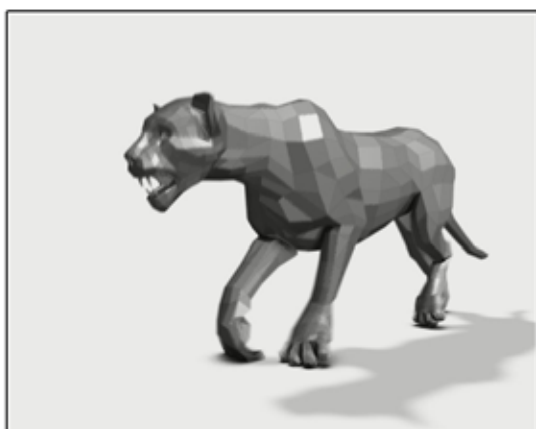

Maya, After Effects

Vertigo

Safety At Work Creative Awards 2008
Judges Choice Award

Production Lead
Character Modelling, Rigging and Animation
Effects, Lighting and Compositing

Shake, Maya, After Effects

Panther Trot